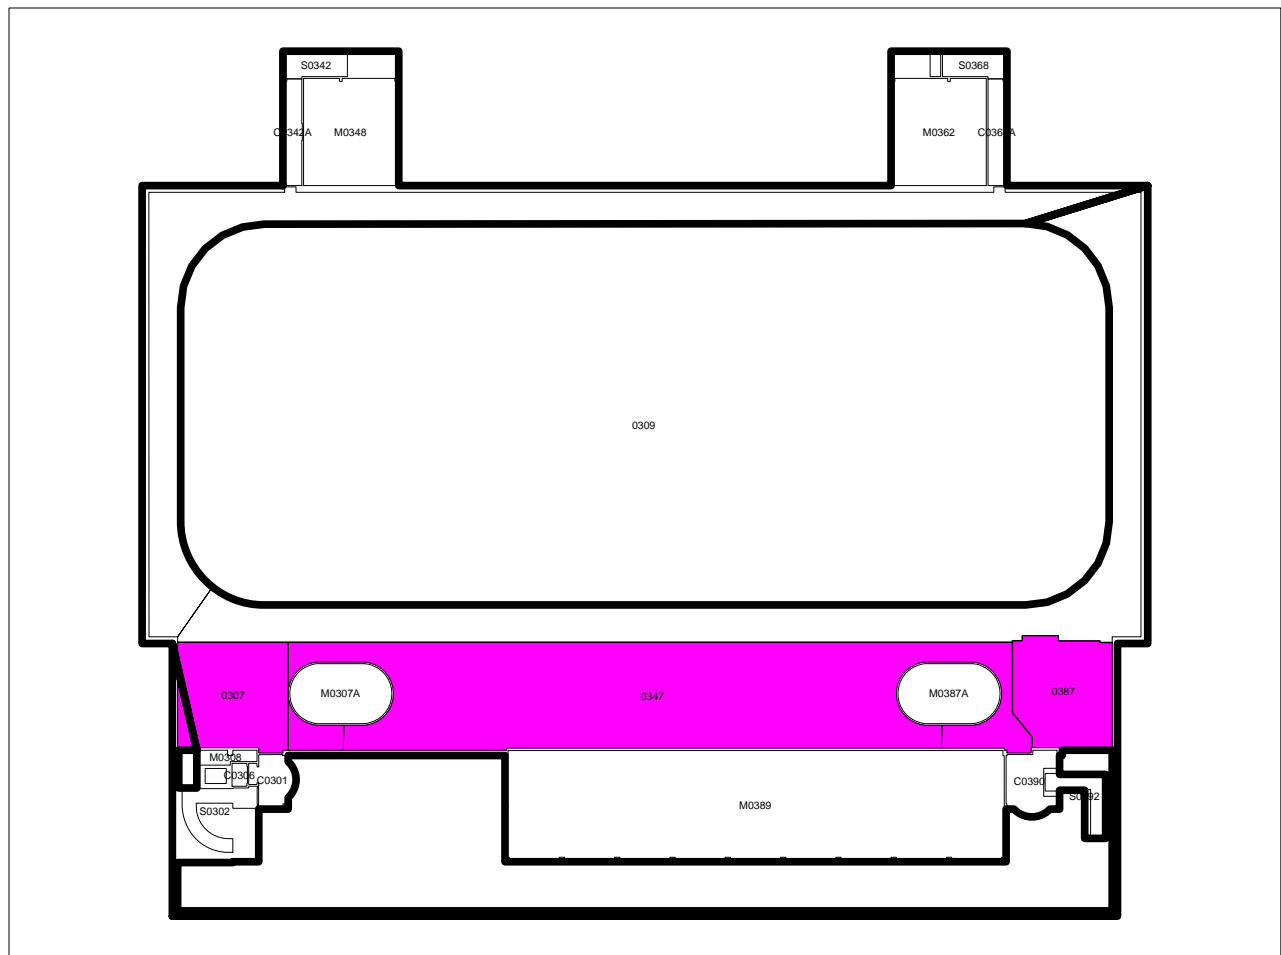

# LIED 3 (Air Handlers)

SCALE 1 : 875